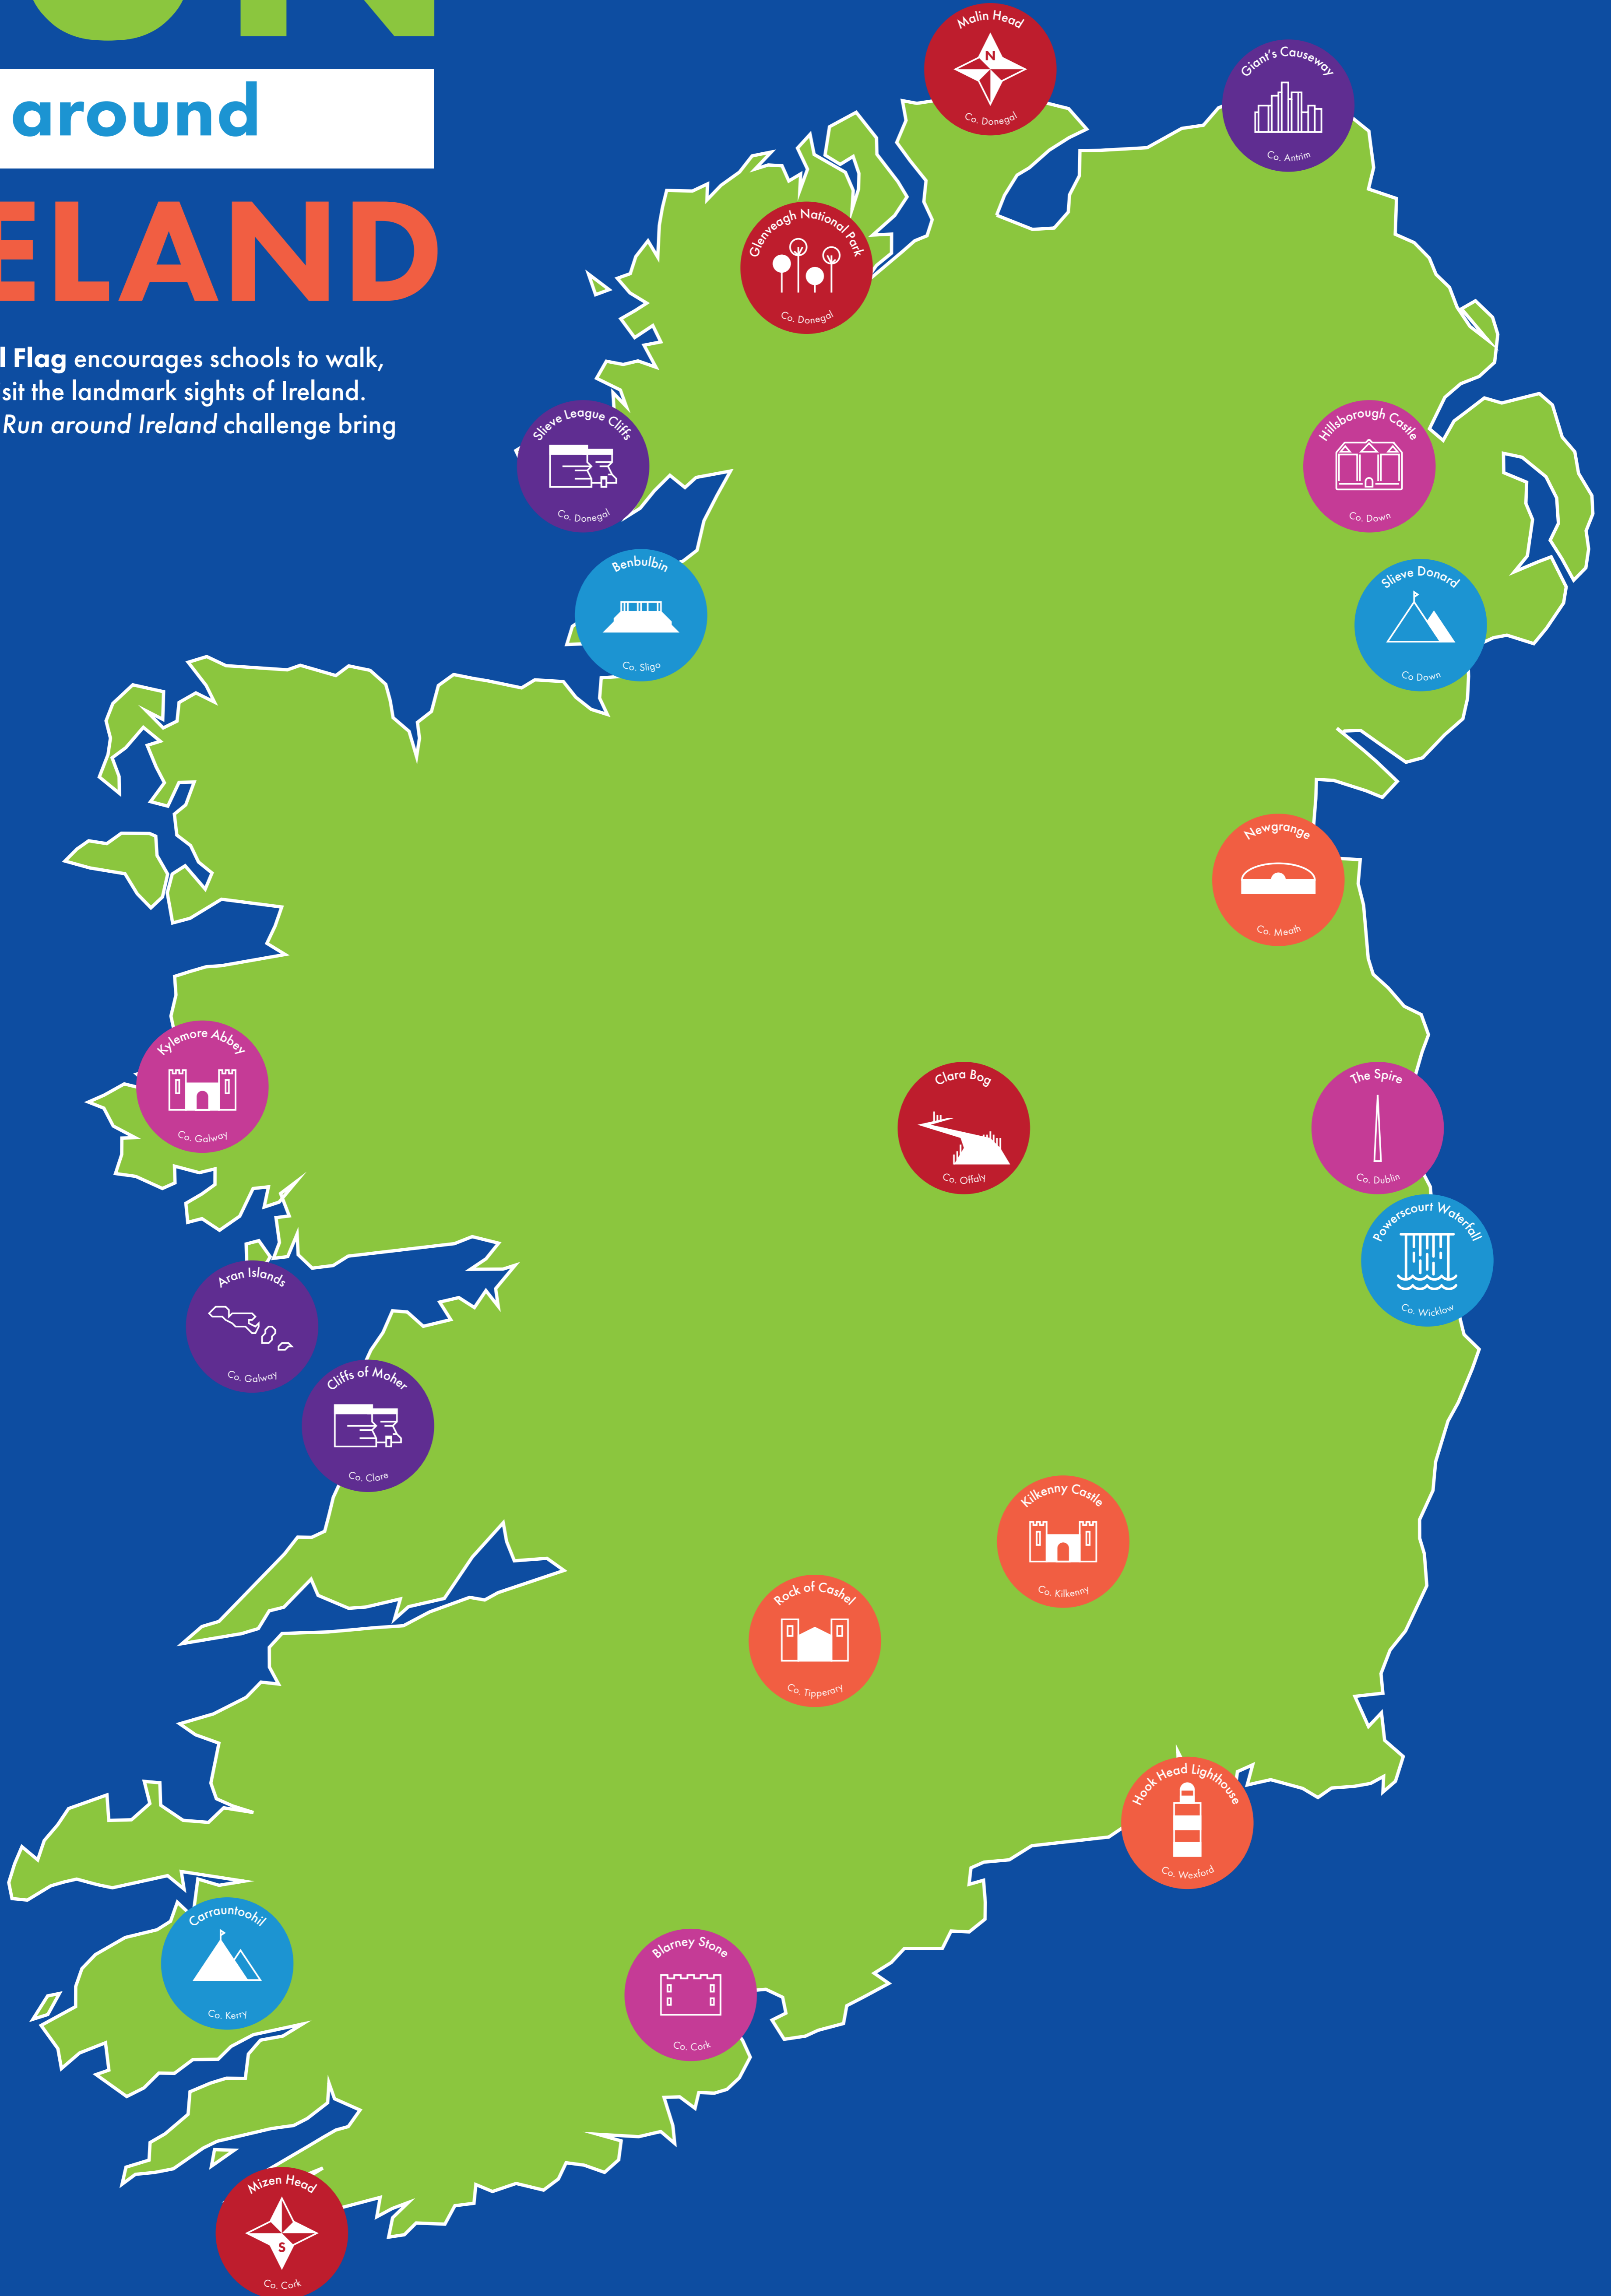

RUN

around

IRELAND

Active School Flag encourages schools to walk, jog or run to visit the landmark sights of Ireland. Where will the Run around Ireland challenge bring YOUR school?

Rialtas na hÉireann
Government of Ireland